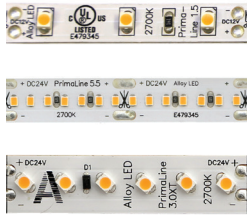

- ◆ Lights can be switched on one at a time or several to compare
- ◆ Thruline™ Under Cabinet LED Fixture installed at cabinet height over counter
- ◆ Made of durable powder-coated steel
- ◆ Free-standing model assembles easily from two parts
- ◆ Fast and easy setup in 10 minutes with quick plug-in wiring connections
- ◆ LED tape lights can be changed out easily as new models become available
- ◆ Holds up to 40 catalogs

Please call your sales representative or the factory to find out how you can get your own display.

800.910.LEDS (5337)

solutions@AlloyLED.com

Products Displayed

PrimaLine™ 1.5 Tape Light - 2700K
PrimaLine 3 Tape Light - 3000K
PrimaLine 4.4 XT Tape Light - 4200K
PrimaLine 5.5 LP Tape Light - 2700K and 5000K
Radialux™ RGB-W Tape Light

ThruLine Under Cabinet Fixture
Polara™ Puck Light
Remote RGB Color Controller
Surfa™ 2 and Surfa 6 Aluminum Channels
Flipbook showing complete Continua™ Channel line

Please call your sales representative or the factory to find out how you can get your own display.