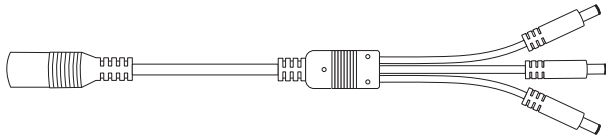

DC Plug Accessories

DC Plug Extension Cable

Adapter Splice Cable - Male

3-Way DC Plug Splitter Cable

DC Plug Accessories connect directly to Alloy LED products with DC plugs, like the Polara™ LED Puck Light. The DC Plug Splitter Cables allow multiple puck lights to connect to a Plug-In Adapter. The DC Plug Extension Cable creates an extension between a puck light and a Plug-In Adapter or between a puck light and DC Plus Splitter Cable. The lead wires of the Adapter Splice Cable can be soldered to an LED Tape Light so that it can be powered by a Plug-In Adapter.

PRODUCT INFORMATION

Item #	Description	Voltage	Wire Gauge	Max. Amps	Certification	Warranty
AL-97-99-9901-WH	Adapter Splice Cable - 6 in. - Male - White	12-24V	18 AWG	6A	UL CL2 Rated (In-wall)	3 years
AL-97-99-9911-WH	Adapter Splice Cable - 6 in. - Female - White	12-24V	18 AWG	6A	UL CL2 Rated (In-wall)	3 years
AL-97-99-9921-WH	2-Way DC Plug Splitter - White	12-24V	24 AWG	2A	n/a	3 years
AL-97-99-9922-BL	2-Way DC Plug Splitter - Black	12-24V	24 AWG	2A	n/a	3 years
AL-97-99-9931-WH	3-Way DC Plug Splitter - White	12-24V	24 AWG	2A	n/a	3 years
AL-97-99-9932-BL	3-Way DC Plug Splitter - Black	12-24V	24 AWG	2A	n/a	3 years
AL-97-99-9941-WH	5-Way DC Plug Splitter - White	12-24V	24 AWG	2A	n/a	3 years
AL-97-99-9942-BL	5-Way DC Plug Splitter - Black	12-24V	24 AWG	2A	n/a	3 years
AL-97-99-9951-BL	DC Plug Extension Cable- 39 in. - Black	12-24V	20 AWG	6A	UL CL2 Rated (In-wall)	3 years
AL-97-99-9951-WH	DC Plug Extension Cable- 39 in. - White	12-24V	18 AWG	6A	UL CL2 Rated (In-wall)	3 years