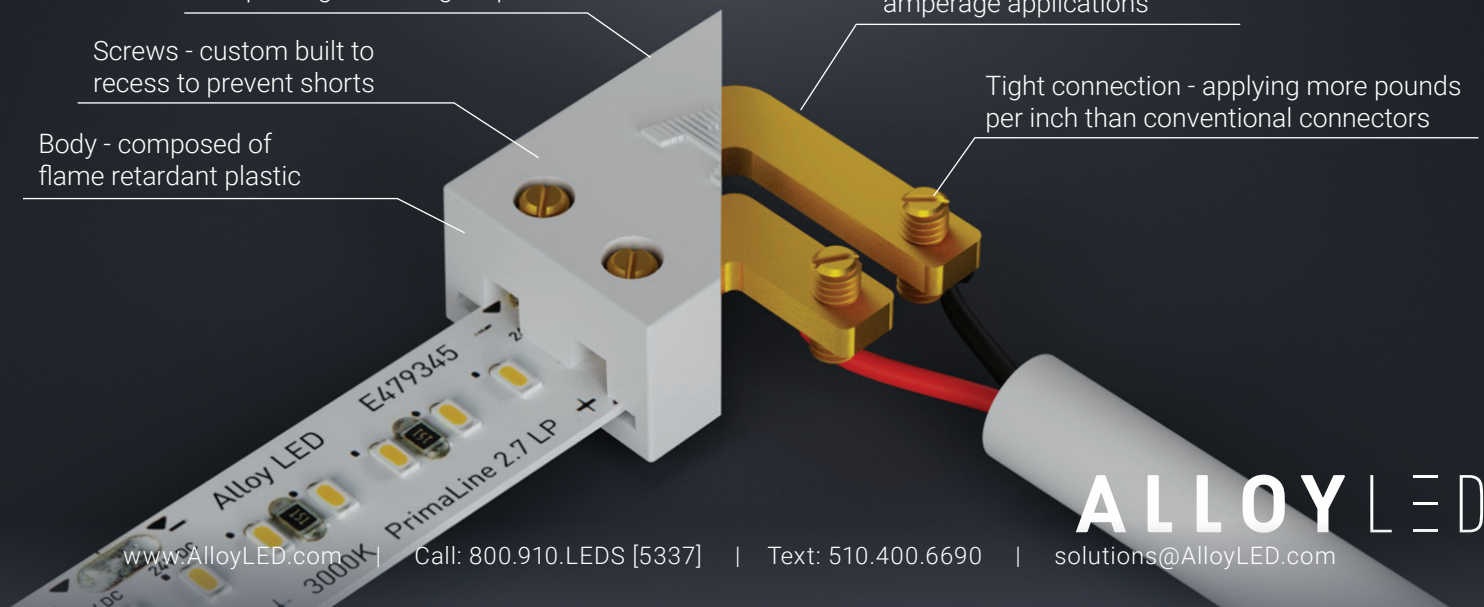

Amp Champ Standard

Amp Champ Corner

Amp Champ Up/Down

Compact - great for tight spaces

Screws - custom built to recess to prevent shorts

Body - composed of flame retardant plastic

Thick metal rails - for high amperage applications

Tight connection - applying more pounds per inch than conventional connectors

ALLOYLED®