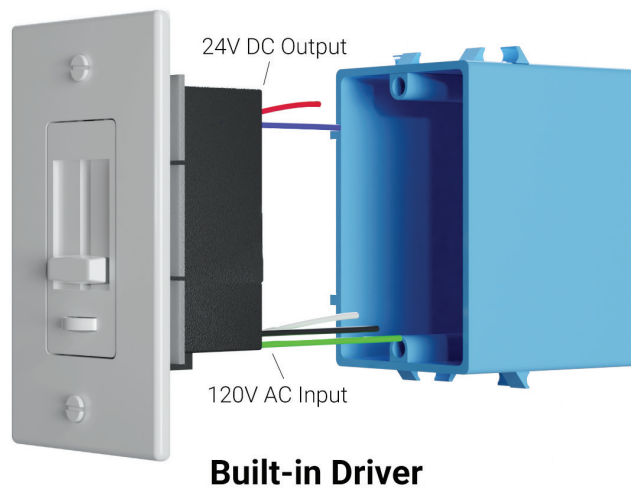

# xDRIVE: DIMMER AND DRIVER IN ONE

Item #	Output Voltage	Wattage	Description
AL-97-02-24100-ALM	24V DC	100W	Light Almond xDrive - Includes matching Trim Plate and Face Plate
AL-97-02-24100-BLK	24V DC	100W	Glossy Black xDrive - Includes matching Trim Plate and Face Plate
AL-97-02-24100-BRN	24V DC	100W	Dark Brown xDrive - Includes matching Trim Plate and Face Plate
AL-97-02-24100-WH	24V DC	100W	Glossy White xDrive - Includes matching Trim Plate and Face Plate