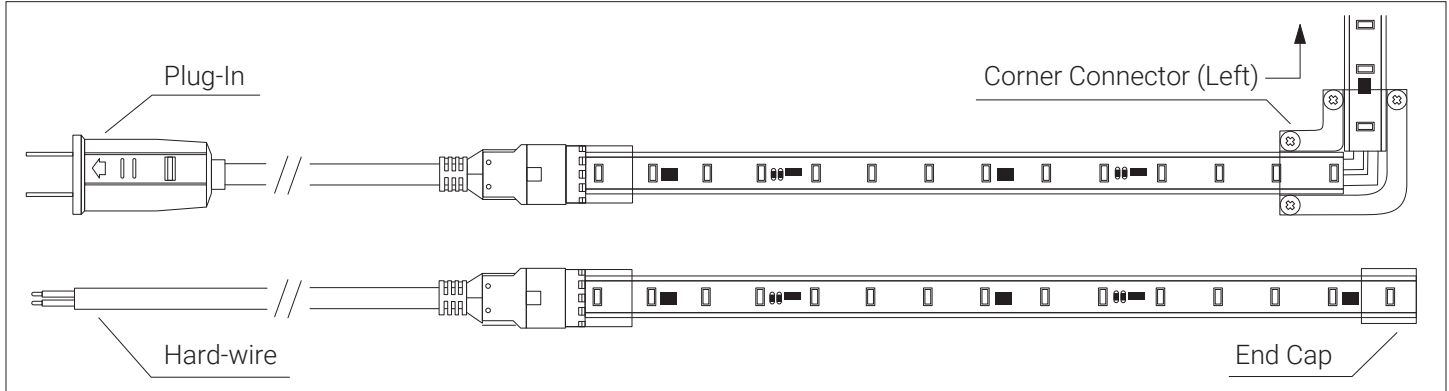

ALLOY LED®

PowerLine™ 400 AC LED Tape Light Order Form

PLEASE FILL OUT COMPLETELY

For a prioritized quote, please fill out all required information.

Job Name: _____

Job Location / Address: _____

MAX 164 FT TAPE LIGHT PER POWER SOURCE

	SECTION 1	INTERCONNECTOR 1	SECTION 2	INTERCONNECTOR 2	SECTION 3	INTERCONNECTOR 3	SECTION 4
EXAMPLE	LENGTH: <u>20</u> ft. <u>4</u> in. 4 INCH INCREMENTS	☐ 6 in. ☒ 24 in. CORNER CONNECTOR: ☐ RIGHT ☐ LEFT	LENGTH: <u>82</u> ft. <u>0</u> in. 4 INCH INCREMENTS	☐ 6 in. ☐ 24 in. CORNER CONNECTOR: ☒ RIGHT ☐ LEFT	LENGTH: <u>61</u> ft. <u>8</u> in. 4 INCH INCREMENTS	☐ 6 in. ☐ 24 in. CORNER CONNECTOR: ☐ RIGHT ☐ LEFT	LENGTH: _____ ft. _____ in. 4 INCH INCREMENTS
POWER FEED 1	☐ Plug-In ☐ Hard-wire ☐ 2 ft. ☐ 8 ft.	☐ 6 in. ☐ 24 in. CORNER CONNECTOR: ☐ RIGHT ☐ LEFT	☐ 6 in. ☐ 24 in. CORNER CONNECTOR: ☐ RIGHT ☐ LEFT	☐ 6 in. ☐ 24 in. CORNER CONNECTOR: ☐ RIGHT ☐ LEFT	☐ 6 in. ☐ 24 in. CORNER CONNECTOR: ☐ RIGHT ☐ LEFT	☐ 6 in. ☐ 24 in. CORNER CONNECTOR: ☐ RIGHT ☐ LEFT	☐ 6 in. ☐ 24 in. CORNER CONNECTOR: ☐ RIGHT ☐ LEFT
POWER FEED 2	☐ Plug-In ☐ Hard-wire ☐ 2 ft. ☐ 8 ft.	☐ 6 in. ☐ 24 in. CORNER CONNECTOR: ☐ RIGHT ☐ LEFT	☐ 6 in. ☐ 24 in. CORNER CONNECTOR: ☐ RIGHT ☐ LEFT	☐ 6 in. ☐ 24 in. CORNER CONNECTOR: ☐ RIGHT ☐ LEFT	☐ 6 in. ☐ 24 in. CORNER CONNECTOR: ☐ RIGHT ☐ LEFT	☐ 6 in. ☐ 24 in. CORNER CONNECTOR: ☐ RIGHT ☐ LEFT	☐ 6 in. ☐ 24 in. CORNER CONNECTOR: ☐ RIGHT ☐ LEFT
POWER FEED 3	☐ Plug-In ☐ Hard-wire ☐ 2 ft. ☐ 8 ft.	☐ 6 in. ☐ 24 in. CORNER CONNECTOR: ☐ RIGHT ☐ LEFT	☐ 6 in. ☐ 24 in. CORNER CONNECTOR: ☐ RIGHT ☐ LEFT	☐ 6 in. ☐ 24 in. CORNER CONNECTOR: ☐ RIGHT ☐ LEFT	☐ 6 in. ☐ 24 in. CORNER CONNECTOR: ☐ RIGHT ☐ LEFT	☐ 6 in. ☐ 24 in. CORNER CONNECTOR: ☐ RIGHT ☐ LEFT	☐ 6 in. ☐ 24 in. CORNER CONNECTOR: ☐ RIGHT ☐ LEFT

CCT

Indicate Kelvin temp.

- ☐ 27 = 2700K
- ☐ 30 = 3000K
- ☐ 42 = 4200K

Mounting Accessories

- ☐ Aluminum Mounting Track - 4 ft.
- ☐ Plastic Mounting Track - 4 ft.
- ☐ Plastic Mounting Clips/Screws/Anchors
  Includes 5 (1in.) screws and anchors
- ☐ Universal Adjustable Channel Mounting Bracket
- ☐ Adjustable Bracket with Metal Channel Mounting Clip/Screws
- ☐ Surface-Mount Channel Kit - 4 ft.
  Include 1 Aluminum Channel, 1 Premium Diffuser Cover in 1mm height, 2 End Caps, 4 Metal Mounting Clips/Screws
- ☐ Surround Surface-Mount Channel Kit - 4 ft.
  Include 1 Aluminum Channel, 1 Premium Diffuser Cover in 11mm height, 2 End Caps, 4 Metal Mounting Clips/Screws

Additional Notes