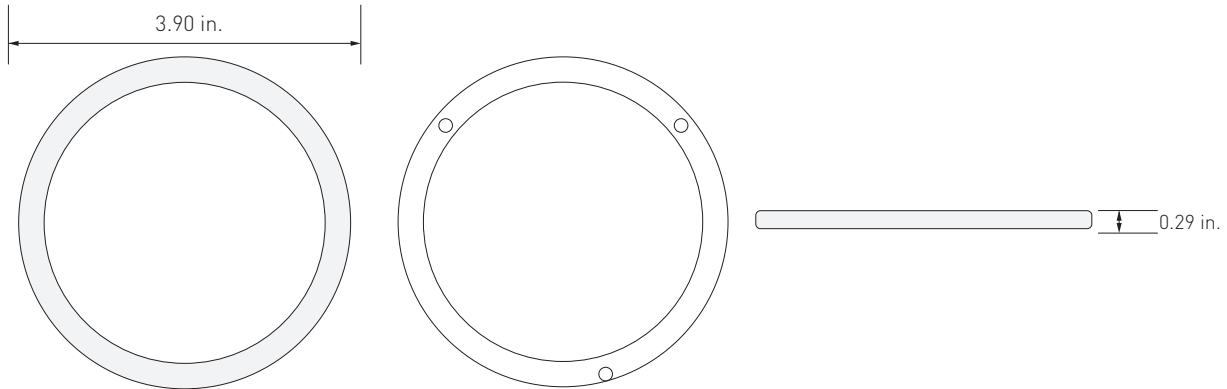

ALLOY LED® Specifications

DIMENSIONS

3 in. model

4 in. model

DIMMING ACCESSORY (SOLD SEPARATELY)

INSTALLATION

1. Remove magnetic face plate from fixture.
2. Secure the fixture to the surface with the included screws.
3. Snap the face plate to the fixture, threading the cable through the notch in the face plate.