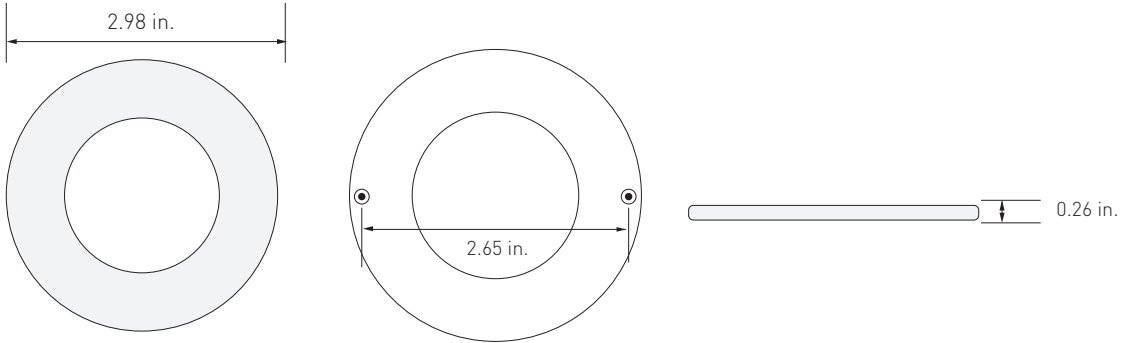

ALLOY LED® Specifications

DIMENSIONS

3 in. model