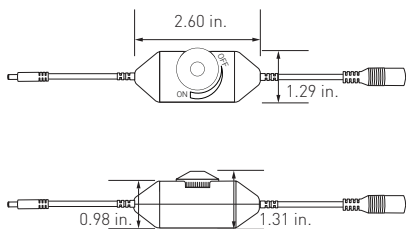

The Polara Disc incorporates edge lighting technology and premium etched lens diffusion for a slim hotspot-free lighting solution.

TECHNICAL INFORMATION

Available Sizes	3 in. and 4 in. (dia.)
Material	Aluminum
Power Consumption	2W (3 in.) / 3.5W (4 in.)
Input Voltage	12V DC
Beam Angle	120°

Lead Wire	36 in. w/ female DC plug
Operating Temperature	-4°F to 104°F, relative humidity
Environment	Indoor, Dry
Certifications	ETL, RoHS, CE
Warranty	3 year limited

PRODUCT INFORMATION

3 inch - Item #	Kelvin temp. (CCT)	Lumens	CRI	Finish	4 inch - Item #	Kelvin temp. (CCT)	Lumens	CRI	Finish
AL-04-05-1201-WH	2700K	121	95	White	AL-04-10-1201-WH	2700K	234	95	White
AL-04-05-1203-BL	2700K	121	95	Matte Black	AL-04-10-1203-BL	2700K	234	95	Matte Black
AL-04-05-1204-BN	2700K	121	95	Brushed Nickel	AL-04-10-1204-BN	2700K	234	95	Brushed Nickel
AL-04-05-1211-WH	3000K	124	95	White	AL-04-10-1211-WH	3000K	266	95	White
AL-04-05-1213-BL	3000K	124	95	Matte Black	AL-04-10-1213-BL	3000K	266	95	Matte Black
AL-04-05-1214-BN	3000K	124	95	Brushed Nickel	AL-04-10-1214-BN	3000K	266	95	Brushed Nickel
AL-04-05-1221-WH	3500K	135	95	White	AL-04-10-1221-WH	3500K	227	95	White
AL-04-05-1223-BL	3500K	135	95	Matte Black	AL-04-10-1223-BL	3500K	227	95	Matte Black
AL-04-05-1224-BN	3500K	135	95	Brushed Nickel	AL-04-10-1224-BN	3500K	227	95	Brushed Nickel

ALLOY LED® Specifications

DIMENSIONS

3 in. model

4 in. model

DIMMING ACCESSORY (SOLD SEPARATELY)

Inline Rotary LED Dimmer Switch
AL-97-99-9917

INSTALLATION

1. Remove magnetic face plate from fixture.
2. Secure the fixture to the surface with the included screws.
3. Snap the face plate to the fixture, threading the cable through the notch in the face plate.