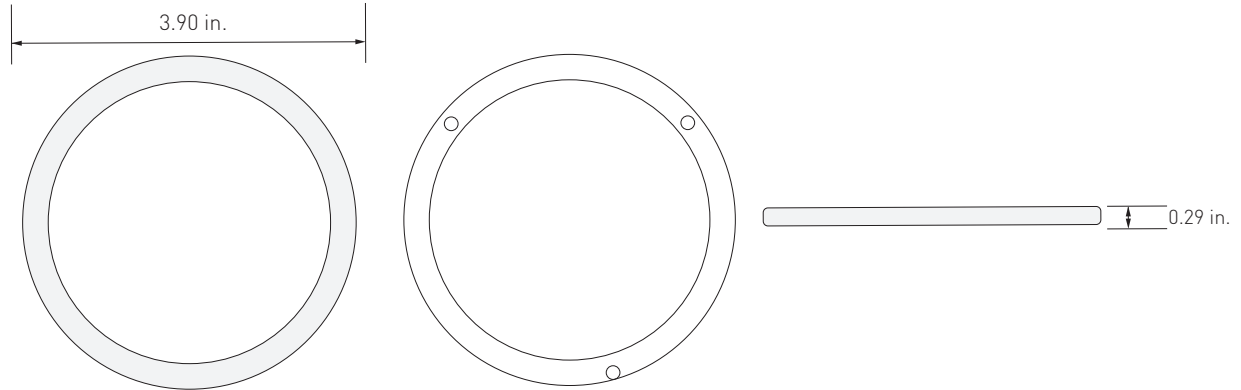

The Polara Disc incorporates edge lighting technology and premium etched lens diffusion for a slim hotspot-free lighting solution.

TECHNICAL INFORMATION

Available Sizes	3 in. and 4 in. (dia.)
Material	Aluminum
Power Consumption	2W (3 in.) / 3.5W (4 in.)
Input Voltage	12V DC
Beam Angle	120°

Lead Wire	36 in. w/ female DC plug
Operating Temperature	-4°F to 104°F, relative humidity
Environment	Indoor, Dry
Certifications	ETL, RoHS, CE
Warranty	3 year limited

PRODUCT INFORMATION

3 inch - Item #	Kelvin temp. (CCT)	Lumens	CRI	Finish	4 inch - Item #	Kelvin temp. (CCT)	Lumens	CRI	Finish
AL-04-05-1201-WH	2700K	121	95	White	AL-04-10-1201-WH	2700K	234	95	White
AL-04-05-1203-BL	2700K	121	95	Matte Black	AL-04-10-1203-BL	2700K	234	95	Matte Black
AL-04-05-1204-BN	2700K	121	95	Brushed Nickel	AL-04-10-1204-BN	2700K	234	95	Brushed Nickel
AL-04-05-1211-WH	3000K	124	95	White	AL-04-10-1211-WH	3000K	266	95	White
AL-04-05-1213-BL	3000K	124	95	Matte Black	AL-04-10-1213-BL	3000K	266	95	Matte Black
AL-04-05-1214-BN	3000K	124	95	Brushed Nickel	AL-04-10-1214-BN	3000K	266	95	Brushed Nickel
AL-04-05-1221-WH	3500K	135	95	White	AL-04-10-1221-WH	3500K	227	95	White
AL-04-05-1223-BL	3500K	135	95	Matte Black	AL-04-10-1223-BL	3500K	227	95	Matte Black
AL-04-05-1224-BN	3500K	135	95	Brushed Nickel	AL-04-10-1224-BN	3500K	227	95	Brushed Nickel

ALLOY LED® Specifications

DIMENSIONS

3 in. model

4 in. model

DIMMING ACCESSORY (SOLD SEPARATELY)

Inline Rotary LED Dimmer Switch
AL-97-99-9917

INSTALLATION

1. Remove magnetic face plate from fixture.
2. Secure the fixture to the surface with the included screws.
3. Snap the face plate to the fixture, threading the cable through the notch in the face plate.