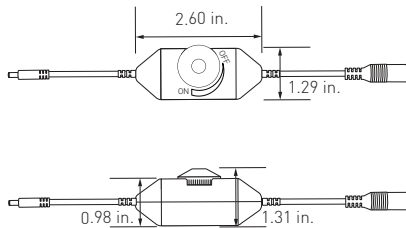

The Polara Disc incorporates edge lighting technology and premium etched lens diffusion for a slim hotspot-free lighting solution.

TECHNICAL INFORMATION

Available Sizes	3 in. and 4 in. (dia.)
Material	Aluminum
Power Consumption	2W (3 in.) / 3.5W (4 in.)
Input Voltage	12V DC
Beam Angle	120°

Lead Wire	36 in. w/ female DC plug
Operating Temperature	-4°F to 104°F, relative humidity
Environment	Indoor, Dry
Certifications	ETL, RoHS, CE
Warranty	3 year limited

PRODUCT INFORMATION

3 inch - Item #	Kelvin temp. (CCT)	Lumens	CRI	Finish	4 inch - Item #	Kelvin temp. (CCT)	Lumens	CRI	Finish
AL-04-05-1201-WH	2700K	121	95	White	AL-04-10-1201-WH	2700K	234	95	White
AL-04-05-1203-BL	2700K	121	95	Matte Black	AL-04-10-1203-BL	2700K	234	95	Matte Black
AL-04-05-1204-BN	2700K	121	95	Brushed Nickel	AL-04-10-1204-BN	2700K	234	95	Brushed Nickel
AL-04-05-1211-WH	3000K	124	95	White	AL-04-10-1211-WH	3000K	266	95	White
AL-04-05-1213-BL	3000K	124	95	Matte Black	AL-04-10-1213-BL	3000K	266	95	Matte Black
AL-04-05-1214-BN	3000K	124	95	Brushed Nickel	AL-04-10-1214-BN	3000K	266	95	Brushed Nickel
AL-04-05-1221-WH	3500K	135	95	White	AL-04-10-1221-WH	3500K	227	95	White
AL-04-05-1223-BL	3500K	135	95	Matte Black	AL-04-10-1223-BL	3500K	227	95	Matte Black
AL-04-05-1224-BN	3500K	135	95	Brushed Nickel	AL-04-10-1224-BN	3500K	227	95	Brushed Nickel

ALLOY LED® Specifications

DIMENSIONS

3 in. model

4 in. model

DIMMING ACCESSORY (SOLD SEPARATELY)

Inline Rotary LED Dimmer Switch
AL-97-99-9917

INSTALLATION

1. Remove magnetic face plate from fixture.
2. Secure the fixture to the surface with the included screws.
3. Snap the face plate to the fixture, threading the cable through the notch in the face plate.