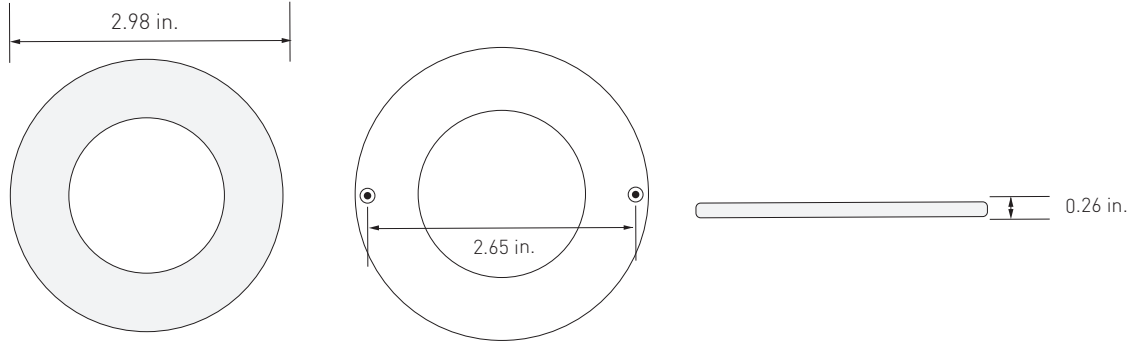

ALLOY LED® Specifications

DIMENSIONS

3 in. model