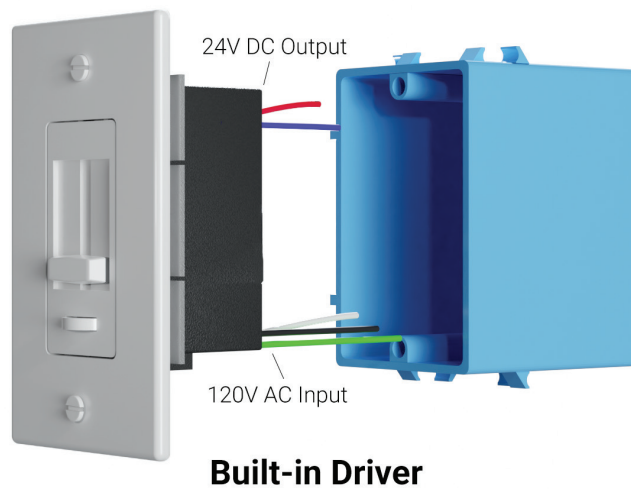

xDRIVE: DIMMER AND DRIVER IN ONE

Item #	Output Voltage	Wattage	Description
AL-97-02-24100-ALM	24V DC	100W	Light Almond xDrive - Includes matching Trim Plate and Face Plate
AL-97-02-24100-BLK	24V DC	100W	Glossy Black xDrive - Includes matching Trim Plate and Face Plate
AL-97-02-24100-BRN	24V DC	100W	Dark Brown xDrive - Includes matching Trim Plate and Face Plate
AL-97-02-24100-WH	24V DC	100W	Glossy White xDrive - Includes matching Trim Plate and Face Plate