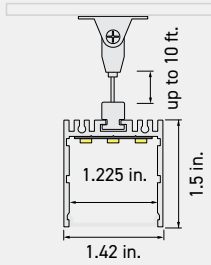

Good, Better, BEST Specs

Dimensions

Canopy Kit

(Included with the Suspan 2 Gen 2 Pendant Light, otherwise purchased separately)

Channel Product Information

Item Number	Description
AL-50-31-0111-KIT	4 ft. Kit - Includes 1 Aluminum Channel and Pre-installed Lens, 2 Pair Pack of Precision-cut End Caps with screws, and Ceiling Mount Kit
AL-50-31-0115-KIT	7 ft. Kit - Includes 1 Aluminum Channel and Pre-installed Lens, 2 Pair Pack of Precision-cut End Caps with screws, and Ceiling Mount Kit
AL-50-31-9975-WH	Canopy Kit - White - includes 12 in. of Powered Suspension/Low Voltage Cable in one
AL-50-31-9991-AL	Ceiling Mounting Kit - Includes 2 Channel Mounts, 2 Ceiling Mounts and 2 x 10 ft. Mounting Wires
AL-50-31-9951-AL	Precision-cut End Caps - 2 Pair Pack: 2 Open, 2 Closed with screws
AL-50-31-9992-AL	Straight Connector - for connecting two Suspan 1 Gen 2 Channels Together