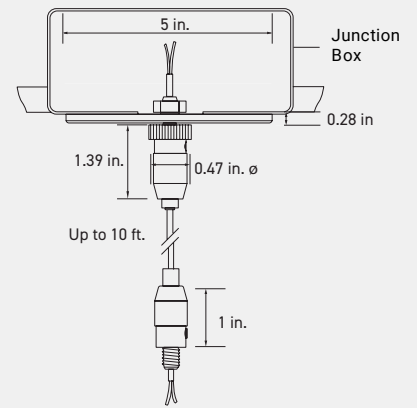

Good, Better, BEST Specs

Dimensions

Canopy Kit

(Included with the Suspan 2 Gen 2 Pendant Light, otherwise purchased separately)

Channel Product Information

Item Number	Description
AL-50-31-0111-KIT	4 ft. Kit - Includes 1 Aluminum Channel and Pre-installed Lens, 2 Pair Pack of Precision-cut End Caps with screws, and Ceiling Mount Kit
AL-50-31-0115-KIT	7 ft. Kit - Includes 1 Aluminum Channel and Pre-installed Lens, 2 Pair Pack of Precision-cut End Caps with screws, and Ceiling Mount Kit
AL-50-31-9975-WH	Canopy Kit - White - includes 12 in. of Powered Suspension/Low Voltage Cable in one
AL-50-31-9991-AL	Ceiling Mounting Kit - Includes 2 Channel Mounts, 2 Ceiling Mounts and 2 x 10 ft. Mounting Wires
AL-50-31-9951-AL	Precision-cut End Caps - 2 Pair Pack: 2 Open, 2 Closed with screws
AL-50-31-9992-AL	Straight Connector - for connecting two Suspan 1 Gen 2 Channels Together