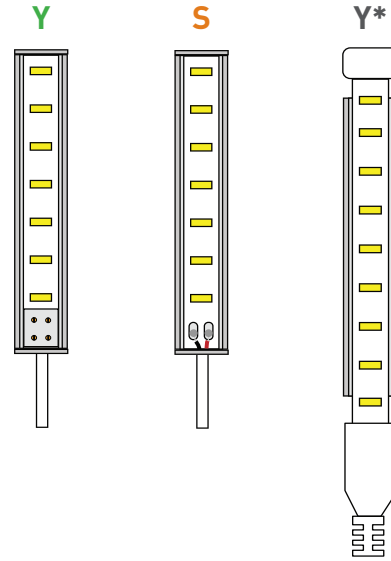

Compatibility Visual Key

Customization

PLEASE NOTE:

If the tape light and channel combination you are interested in is not compatible out of the box, please contact us about creating a custom fixture with custom soldered leads to meet your specifications.

(Dry Tape Only) Connector does not fit in
channel / leads should be soldered
Does not fit width and /or height